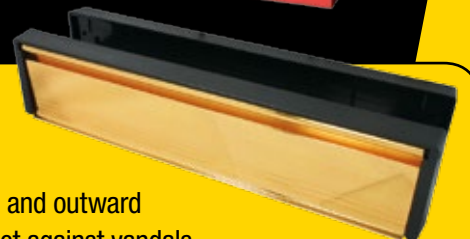

- Anti-snap • Anti-bump
- Anti-pick • Anti-drill

Secured by Design

Official Police Security Initiative

<sup>1</sup> TS 007 is a technical specification that compares levels of security amongst locks and door furniture, such as handles. Hardware that meets the standard offers protection against snapping, bumping and other forms of cylinder attack. The highest grade is 3 star.

## Anti-Vandal™ Letterplates

Tamper proof fixings and outward facing brushes protect against vandals and intruders whilst also providing better draught proofing, saving you energy and money.

Secured by Design