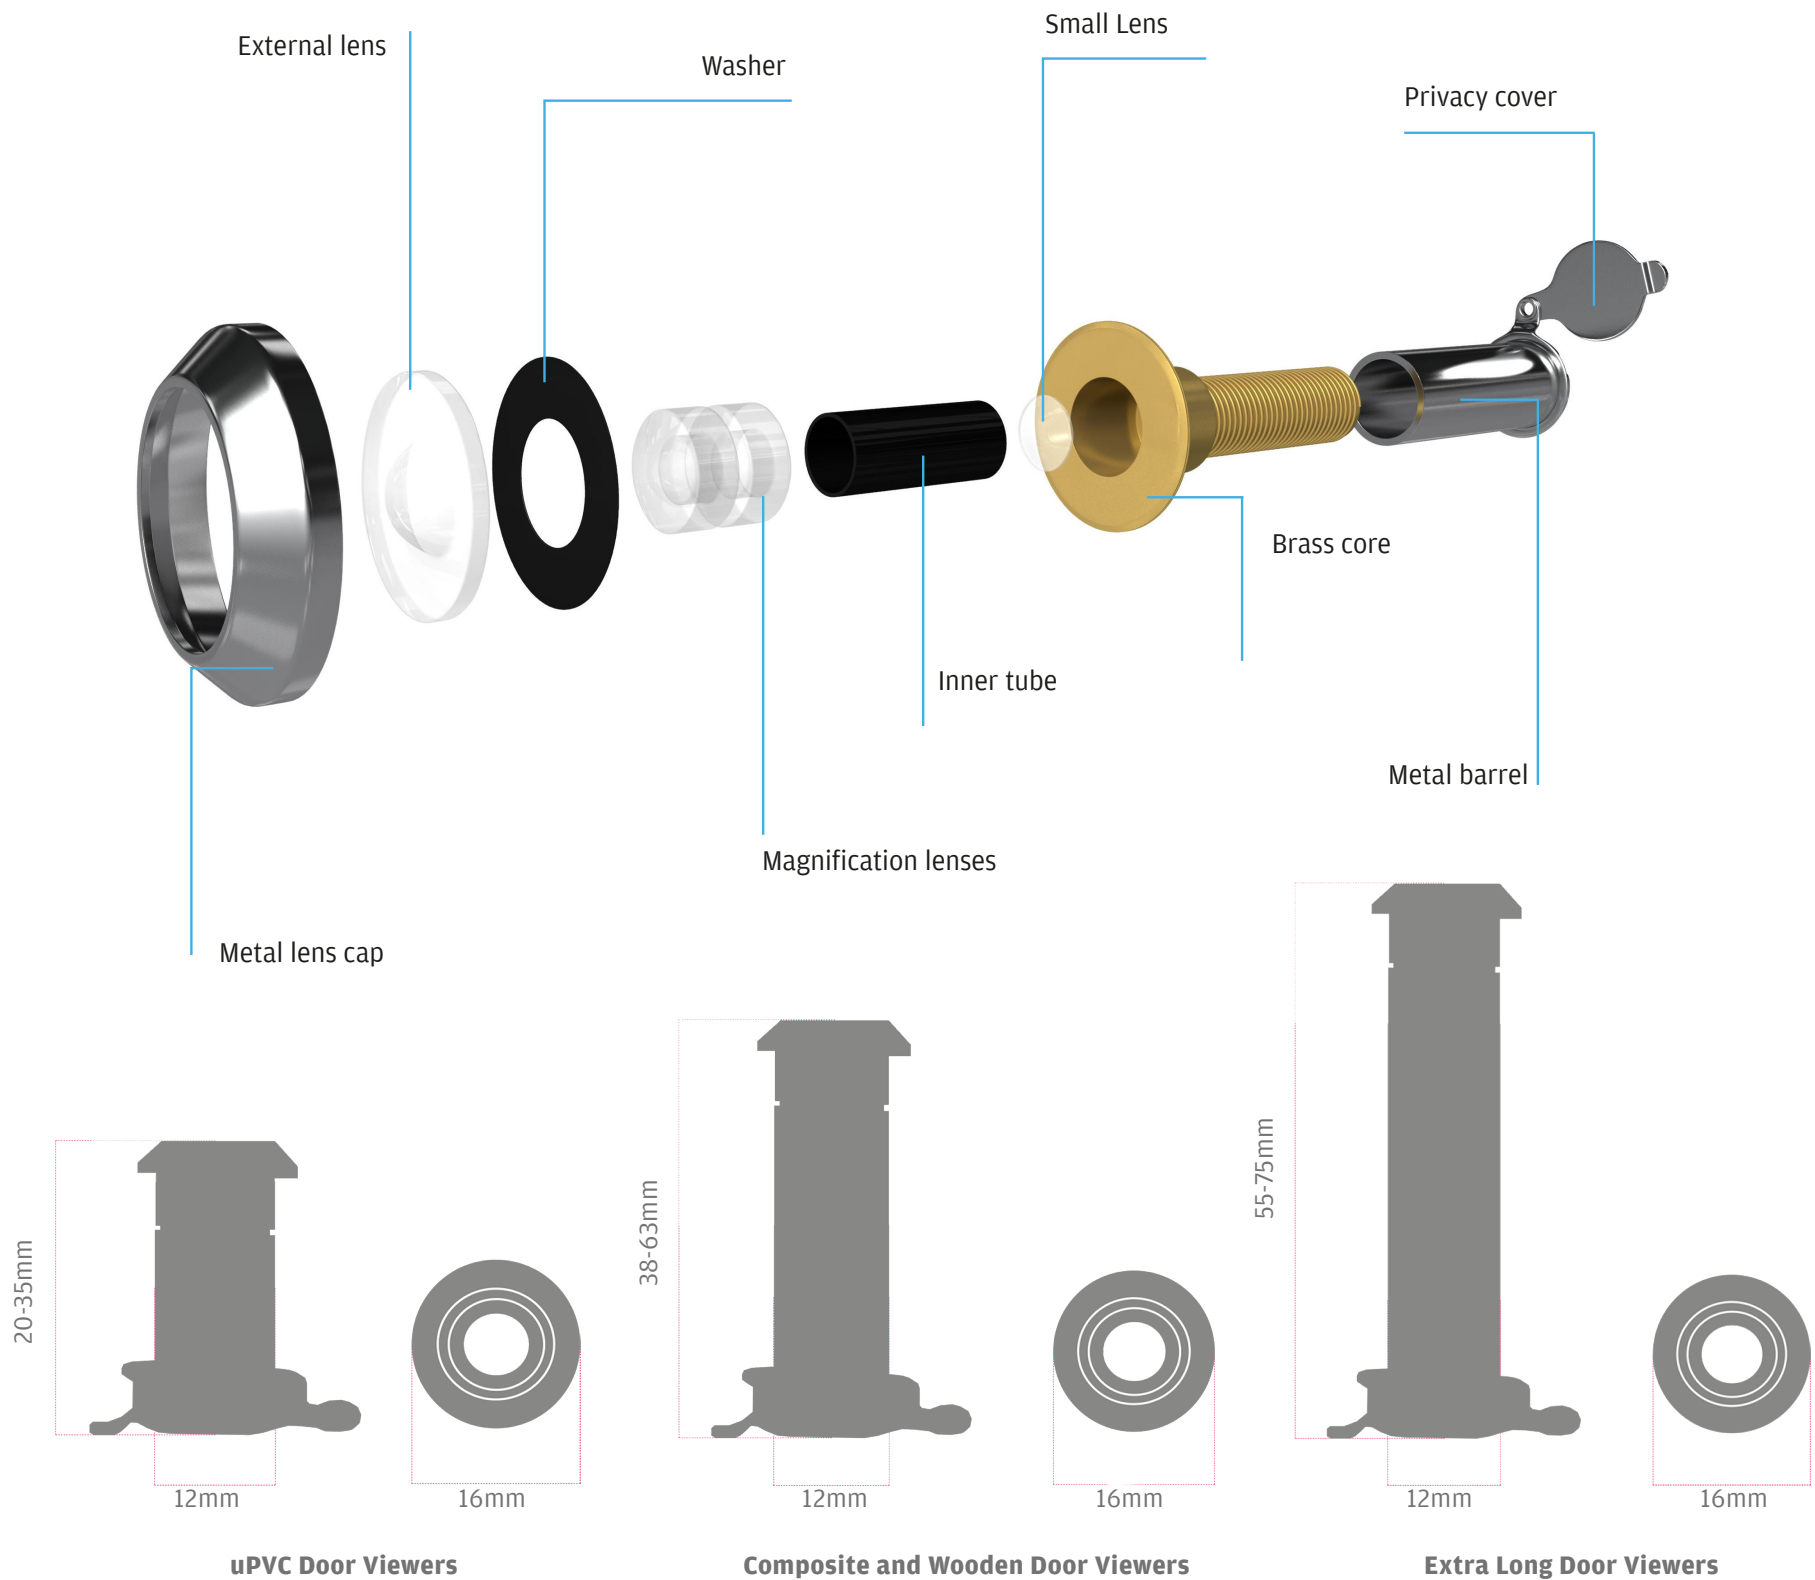

Finishes	Product Code	Material Construction	Privacy Cover Included	PVD Head	Lens	Coating Guarantee
 Polished Brass	CILBR	Brass	Yes	Yes	Plastic	5 Years Inland
 Polished Chrome	CILCH	Brass	Yes	Yes	Plastic	5 Years Inland
 White	CILWH	Brass	Yes	No	Plastic	5 Years Inland
 Black	CILBL	Brass	Yes	No	Plastic	5 Years Inland
 Gold Anodised	CILGA	Aluminium	No	No	Plastic	10 Years Colour Fast
 Silver Anodised	CILSA	Aluminium	No	No	Plastic	10 Years Colour Fast
 Satin Chrome	CILSC38-63	Brass	No	No	Plastic	5 Years Inland
 PVD Gold	CILPVDG38-63 -NANOCAST	Stainless Steel	Yes	No	Glass	LIFETIME
 Mirror Polished	CILPVDG38-63 -NANOCAST	Stainless Steel	Yes	No	Glass	LIFETIME
 Satin Stainless	CILPVDG38-63 -NANOCAST	Stainless Steel	Yes	No	Glass	LIFETIME

Extra Long Door Viewers

Finishes	Product Code	Material Construction	Privacy Cover Included	PVD Head	Lens	Coating Guarantee
 Polished Brass	SDV125575BR	Brass	Yes	Yes	Plastic	5 Years Inland
 Polished Chrome	SDV125575CH	Brass	Yes	Yes	Plastic	5 Years Inland
 White	SDV125575WH	Brass	Yes	Yes	Plastic	5 Years Inland
 Black	SDV125575BL	Brass	Yes	Yes	Plastic	5 Years Inland

Made with a solid brass body

Comprises of 3 plastic lenses (glass lenses for stainless steel products)

Ensured to give crystal clear performance for years of safe, secure use

Additional extensions available if you need to make your viewer even longer